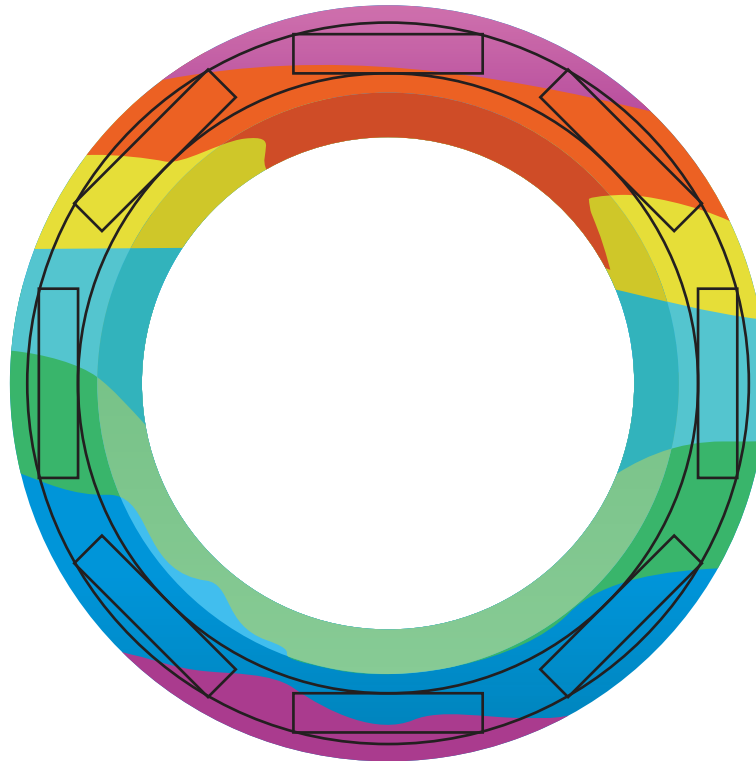

PRODUCTION WILL NOT BEGIN UNTIL PROOF IS APPROVED

Item Color:
Imprint Color:

Item number: 45972
Rainbow Wrist Disc

If there are any questions or changes required, please contact CUSTOMER SERVICE DEPARTMENT. If this proof was e-mailed, reply to the representative who sent it to you. Do NOT contact the Art Department.

Corporate logos cannot be curved, manipulated or distorted in any way. Logos run flat and in the confines of the rectangular imprint area appropriate for the placement. If a logo is longer then it may extend further than the ends of the rectangle as long as it is still contained in the overall imprint area. Rectangles are there as a reference for lining up.

**THE DOTTED LINE REPRESENTS
THE MAXIMUM IMPRINT AREA. IT
DOES NOT PRINT.**